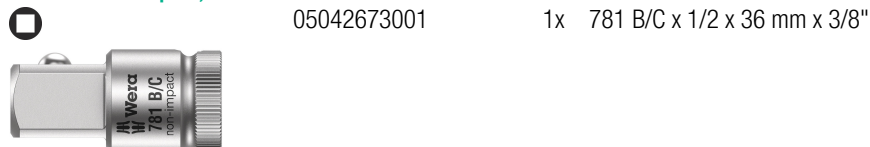

781 B 3/8" Adapter, 781 B/C x 1/2 x 36 mm x 3/8"

05042673001 1x 781 B/C x 1/2 x 36 mm x 3/8"