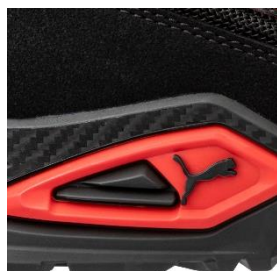

MADRID LOW S1PL FO SR

Art. No. 64.274.0

Protection: aluminium toe cap and flexible FAP[®] midsole

Plus: toe cap protection

Upper: Sandwich-Mesh with microfiber

Lining: BreathActive functional lining

Footbed: EVERCUSHION[®] RELIEFT

Sole: TPU – sole METRO PROTECT with idCELL

Colour: black-red

Sizes: 39 - 47

Also available:

RIO BLACK MID
632250

AMSTERDAM LOW
642710

ALUMINIUM

SLIP RESISTANT

BREATHABLE

METRO SOLE

For the first time in safety footwear, the unique full TPU outsole provides special features you only know from high quality football shoes. For example a slim sole design, high durability, top grip (SRC) and great flexibility. The drawn up scuff cap avoids abrasion of the leather in the toe area, also when you are working on your knees

ALUMINIUM TOE CAP

Same protection as steel but 30% less weight. Due to the low thermal conductivity there are less cold spots. The spacious fit ensures a pleasant comfort.

idCELL

The idCELL in the heel area consists of a very soft shock-absorbing EVA material. It perfectly absorbs impacts and shocks when the heel strikes the ground.