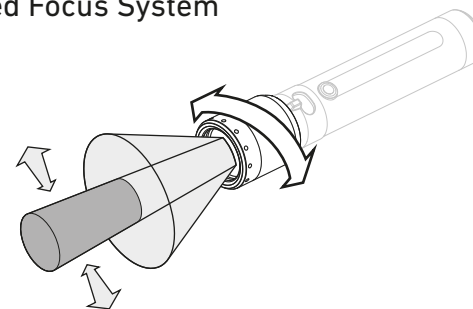

Advanced Focus System

Ledlenser GmbH & Co. KG
Kronenstr. 5-7, 42699 Solingen, Germany
Phone +49 212/5948-0 Fax +49 212/5948-200

www.ledlenser.com