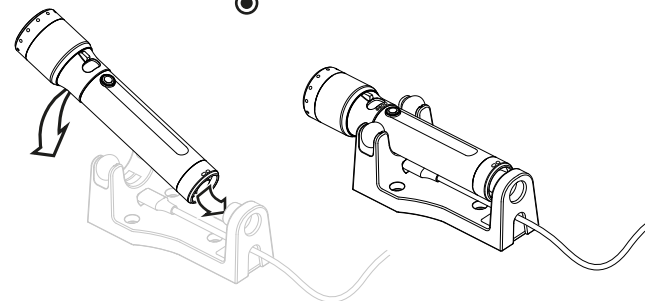

P7R Pro

P7R Signature

Battery Replacement

Battery Indicator

Charging $\text{0}^{\circ}\text{C} - 40^{\circ}\text{C}$

Remove Water from Charging Port

Charging Station $\text{0}^{\circ}\text{C} - 40^{\circ}\text{C}$

Advanced Focus System

Ledlenser GmbH & Co. KG
Kronenstr. 5-7, 42699 Solingen, Germany
Phone +49 212/5948-0 Fax +49 212/5948-200

www.ledlenser.com

Operation

Change Special Mode

Transportation Lock