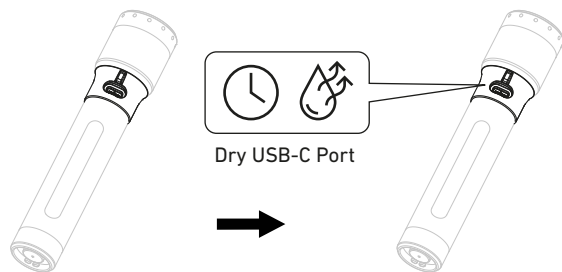

P7R Pro

P7R Signature

Battery Replacement

Battery Indicator

Charging $\text{0}^{\circ}\text{C} - 40^{\circ}\text{C}$

Remove Water from Charging Port

Charging Station $\text{0}^{\circ}\text{C} - 40^{\circ}\text{C}$

Advanced Focus System

Ledlenser GmbH & Co. KG
Kronenstr. 5-7, 42699 Solingen, Germany
Phone +49 212/5948-0 Fax +49 212/5948-200

www.ledlenser.com

Operation

Change Special Mode

Transportation Lock