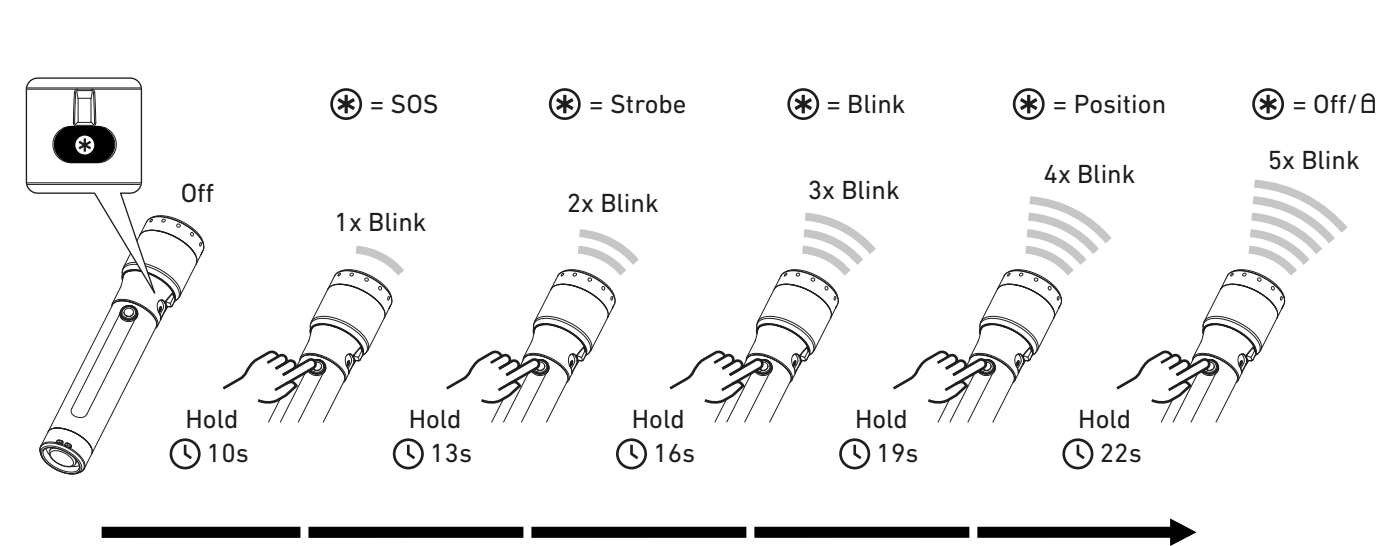

Change Special Mode