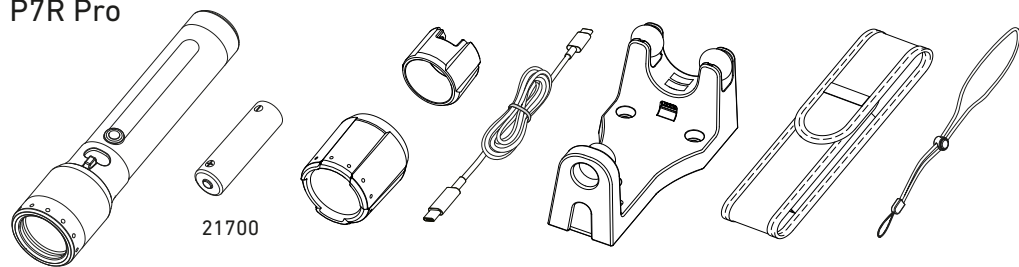

P7R Pro

P7R Signature

Battery Replacement

Battery Indicator

Charging $\text{0}^{\circ}\text{C} - 40^{\circ}\text{C}$

Remove Water from Charging Port

Charging Station $\text{0}^{\circ}\text{C} - 40^{\circ}\text{C}$