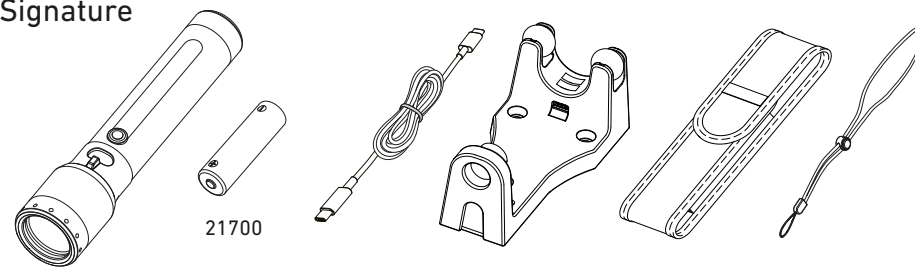

P7R Pro

P7R Signature

Battery Replacement

Battery Indicator

Charging $\text{0}^{\circ}\text{C} - 40^{\circ}\text{C}$

Remove Water from Charging Port

Charging Station $\text{0}^{\circ}\text{C} - 40^{\circ}\text{C}$