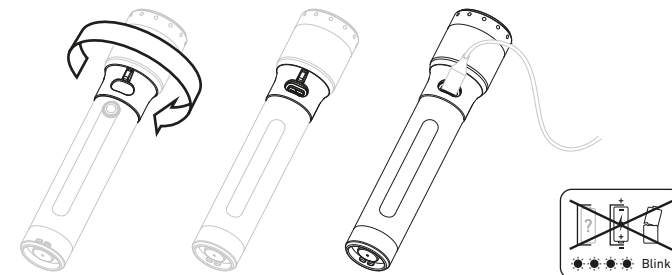

P7R Pro

P7R Signature

Battery Replacement

Battery Indicator

Charging $\text{0}^{\circ}\text{C} - 40^{\circ}\text{C}$

Remove Water from Charging Port

Charging Station $\text{0}^{\circ}\text{C} - 40^{\circ}\text{C}$

Advanced Focus System

Ledlenser GmbH & Co. KG
Kronenstr. 5-7, 42699 Solingen, Germany
Phone +49 212/5948-0 Fax +49 212/5948-200

www.ledlenser.com

Operation

Change Special Mode

Transportation Lock