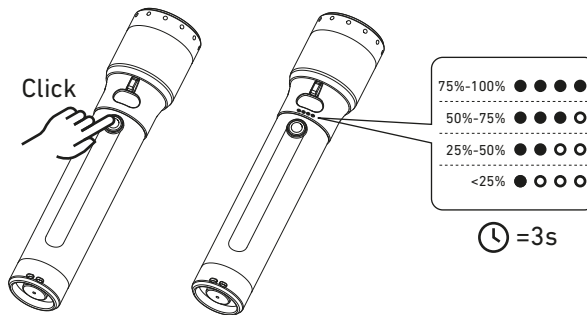

P7R Pro

P7R Signature

Battery Replacement

Battery Indicator

Charging $\text{0}^{\circ}\text{C} - 40^{\circ}\text{C}$

Remove Water from Charging Port

Charging Station $\text{0}^{\circ}\text{C} - 40^{\circ}\text{C}$