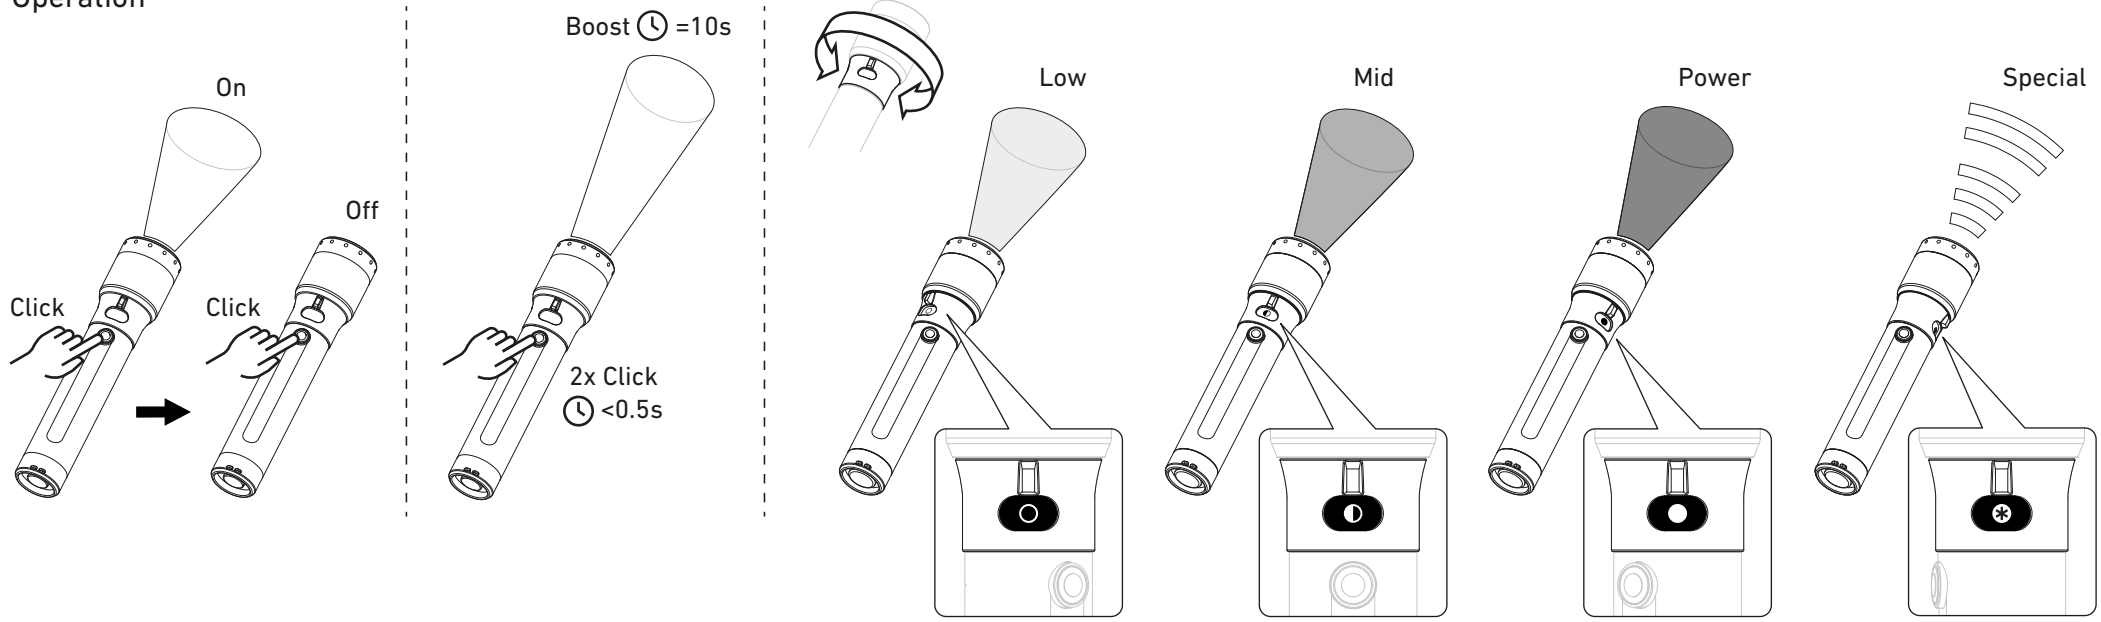

Operation

Change Special Mode

Transportation Lock