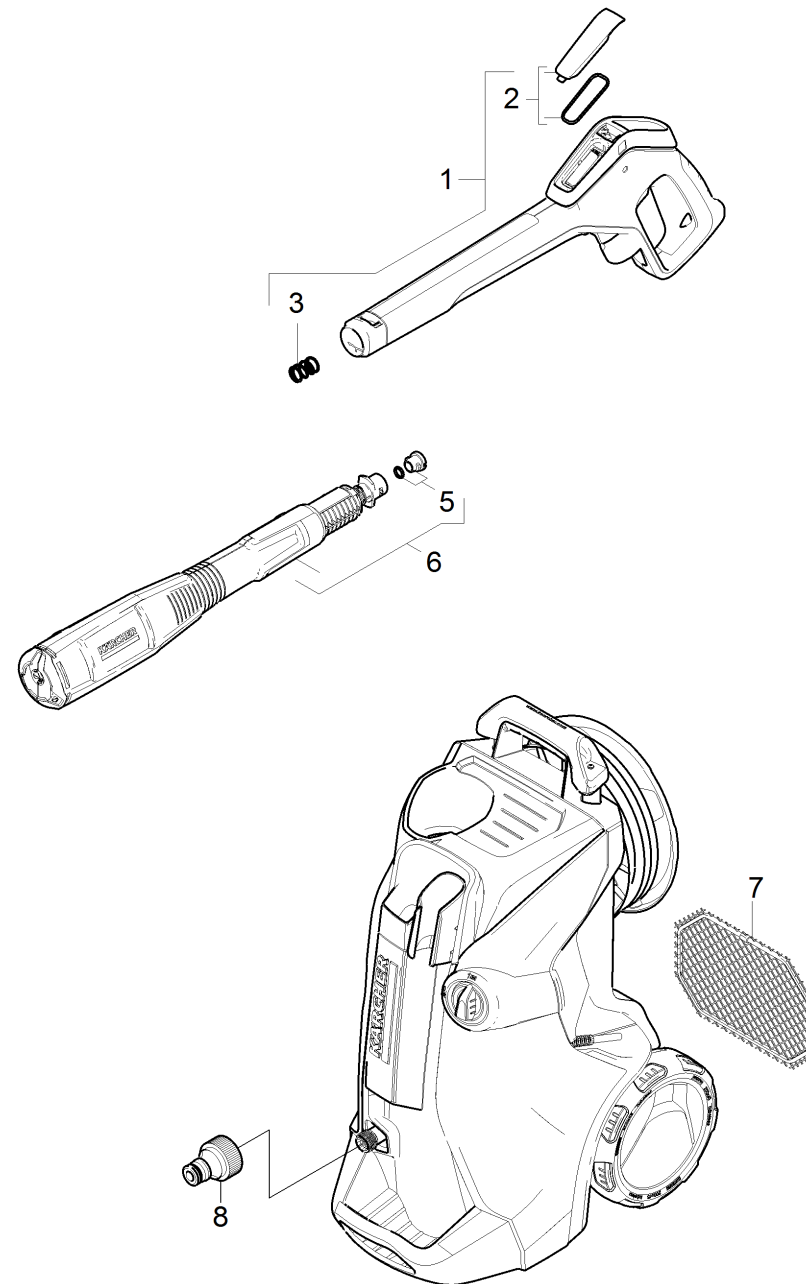

220 Short spare parts list (1.324-630.3)

Home and Garden \ High pressure cleaner cold water \ Electric motor \ K 5 \ K 5 Premium Full Control Plus *EU \ Short spare parts list

220 Short spare parts list (1.324-630.3)

Home and Garden \ High pressure cleaner cold water \ Electric motor \ K 5 \ K 5 Premium Full Control Plus *EU \ Short spare parts list

POS	Artikelnr	Beschrijving	Aantal	Eenheid
1	2.643-824.0	G 180 Q Full Control Plus	1.000	ST
2	2.885-476.0	Spare part set cover battery G 160 Q Ful	1.000	ST
3	5.332-464.0	DRUKVEER	1.000	ST
5	2.640-729.0	O-Ring seal set	1.000	ST
6	2.643-906.0	MJ 145 FC 3 in 1 MultijetFull Control	1.000	ST
7	9.002-435.0	Accessory net	1.000	ST
8	6.465-031.0	Connection 3/4	1.000	ST