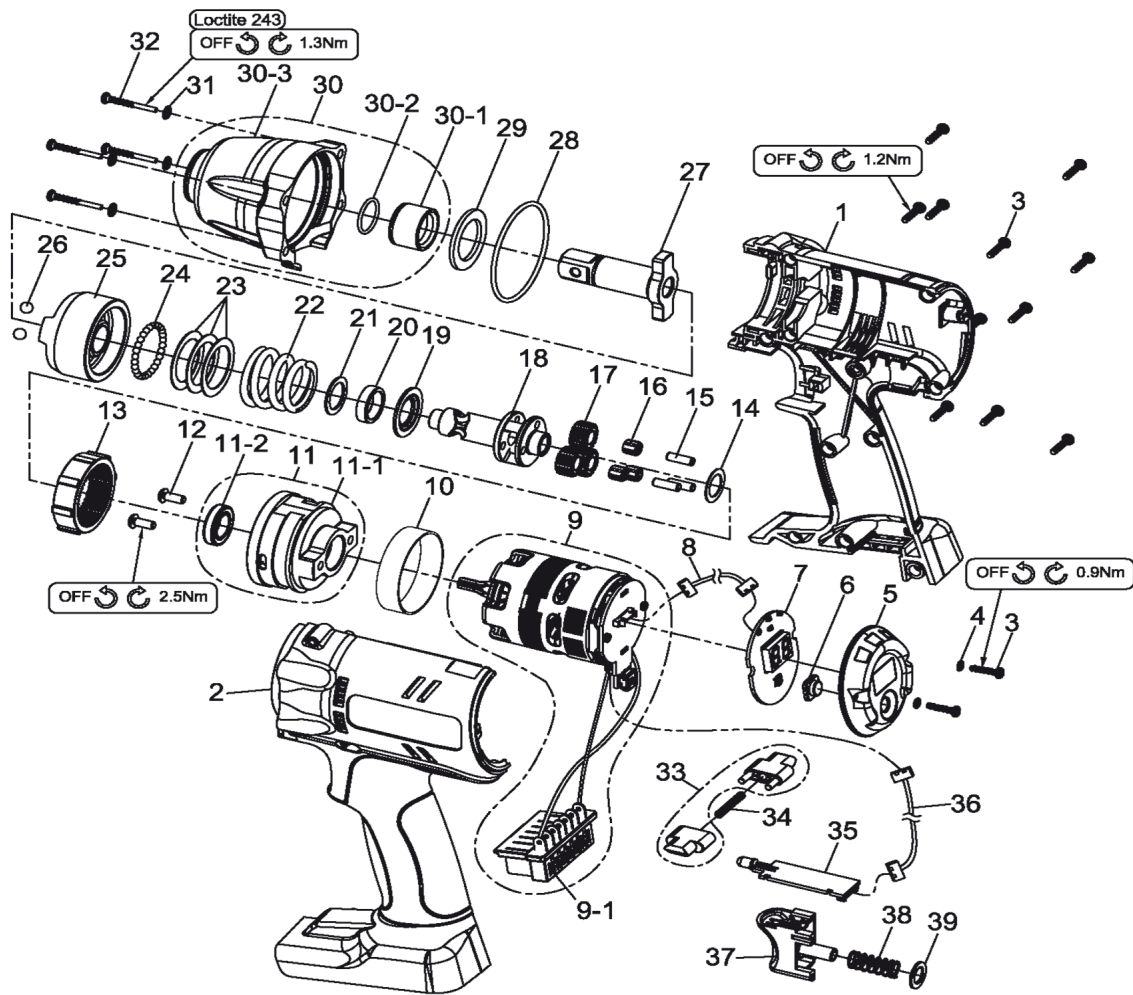

RRI-BI120T CORDLESS SHUT OFF IMPACT WRENCH

Edition A

Index No.	Part No.	Description	Q'ty
1	32001-IWCP-01	Upper Housing Assembly	1
2	32002-IWCP-01	Lower Housing Assembly	1
3	0-152001	Screw (Ø3 × 14L)	13
4	0-194014	Spring Washer	2
5	33110-IWCP-01	Cover	1
6	33109-IWCP-03	Button	1
7	32076-IWCP-02	LED Indicator Board	1
8	32086-IWCP-01	Connector Wire	1
9	32083-IWCP-02	Brushless Motor ;w/driver	1
	32106-B180E-01	(1) Connector	1
10	33139-PWAP-01C	Ring	1
11	32050-IWCP-01	Gear Box Assembly	1
	33250-IWCP-01	(1) Gear Box	1
	0-201027	(2) Ball Bearing	1
12	0-121005	Screw (M4 × 10L)	2
13	33249-IWCP-03	Gear Ring	1
14	33239-IWAP-01	Washer	1
15	0-511050	Pin	3
16	0-211003	Needle Bearing	3
17	33249-IWCP-02	Planet Gear	3
18	33243-IWCP-06	Shaft	1
19	33239-IWBP-02	Washer	1
20	33239-IWCP-01	Washer	1

Index No.	Part No.	Description	Q'ty
21	33239-IWCP-01	Washer	1
22	33248-IWBP-02	Spring	1
23	33239-IWAP-02	Washer	3
24	0-521006	Steel Ball (Ø3)	28
25	33245-IWCP-01	Driving Hammer	1
26	0-521024	Steel Ball (Ø7/32")	2
27	33243-IWCP-04	Anvil	1
28	0-411018	O-Ring	1
29	33239-IWCP-04	Washer	1
30	32041-IWCP-01	Front Cover Assembly	1
	33242-IWBP-01	(1) Bushing	1
	0-451031	(2) O-Ring	1
	33241-IWCP-01	(2) Front Cover	1
31	0-194001	Spring Washer	4
32	0-151010	Screw (Ø7x25L)	4
33	32009-IWCP-01	F/R Valve (1set x 2pcs)	1
34	33248-IWCP-01	Spring	1
35	32076-IWCP-01	PC Board	1
36	32186-IWCP-01	Connector Wire	1
37	32009-PWAP-03	Trigger Assembly	1
38	33248-PWAP-01	Spring	1
39	33139-PWAP-02	Washer	1